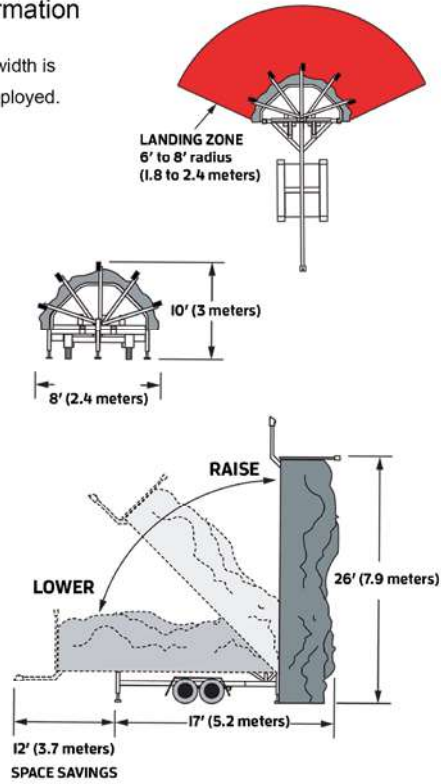

Dynamic information

MW5

Note: Operational width is still 8' with jacks deployed.

Dynamic information

MW5-35